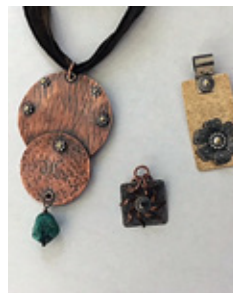

Riveted Pendant - cold connection work - Learn how to put together pieces of metal and decorative items with rivets using cold connection work. This class is all about technique. You will learn how to use nail rivets, tube rivets and wire rivets to make your one of a kind pendant. Learn how to texturize the metal, mix metals and found objects, as well as some basic finishing techniques. No prior experience needed.