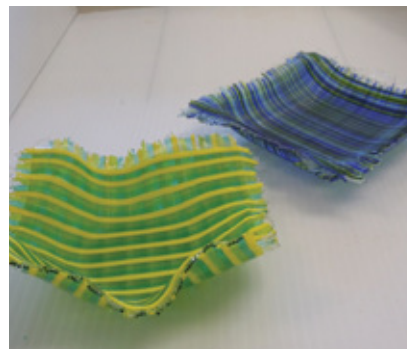

Woven Stringer Bowl
Create a delicate "woven" bowl using thin strings of glass.

No experience needed, come join the fun!